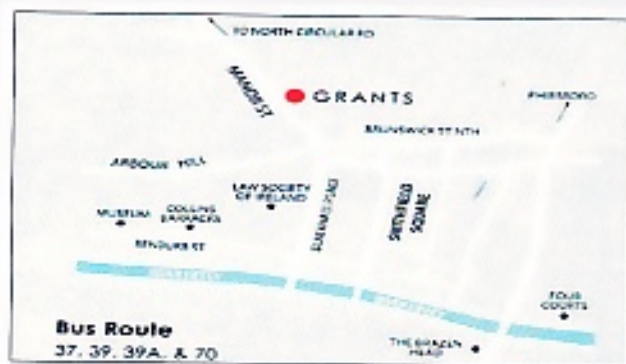

where to find us...

Bus Route

37, 39, 39A, & 70

Luas

We are located halfway between Smithfield and The National Museum stops on the Red Line. Either stop is 5 mins walk away.

Parking

There is on street pay and display parking available and this is supplemented by Smithfield Car Park (348 spaces) which is located on Queen Street 5mins walk away.

Opening hours

Open all year round.

Monday-Friday 9.30am-5.30pm

Saturday 9.30am-5pm

We are open through lunch.

There is no need to make an appointment just drop in.

7-8 Manor Street, Stoneybatter, Dublin 7, D07 Y9K6